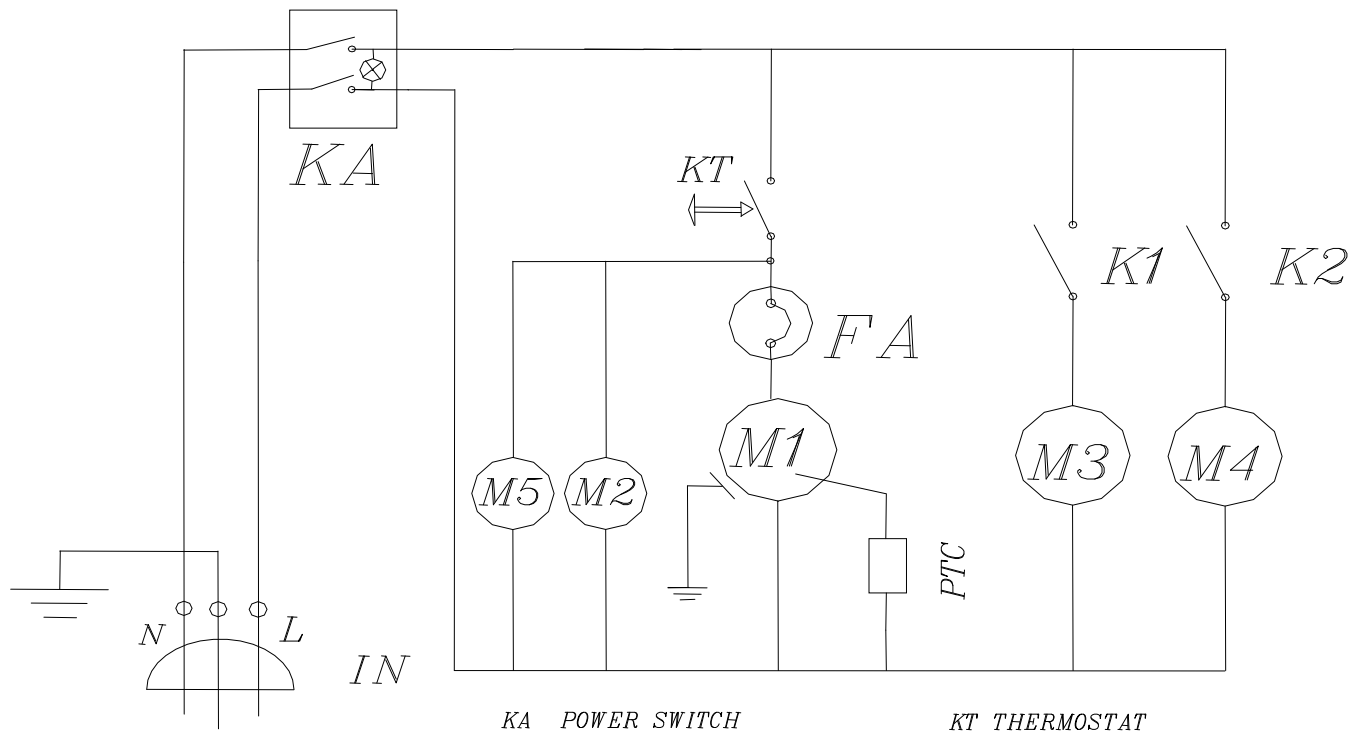

JDA0002(Corolla-2S)

# Electric Wiring Diagram

MADE IN CHINA

220~240V AC

KA POWER SWITCH  
M1 COMPRESSOR  
M3,4 STIRRING MOTOR

KT THERMOSTAT  
K1,2 SWITCH OF STIRRING/SPRAYING MOTOR  
M2,5 CONDENSATOR MOTOR FAN

JDA0001(Corolla-1S)