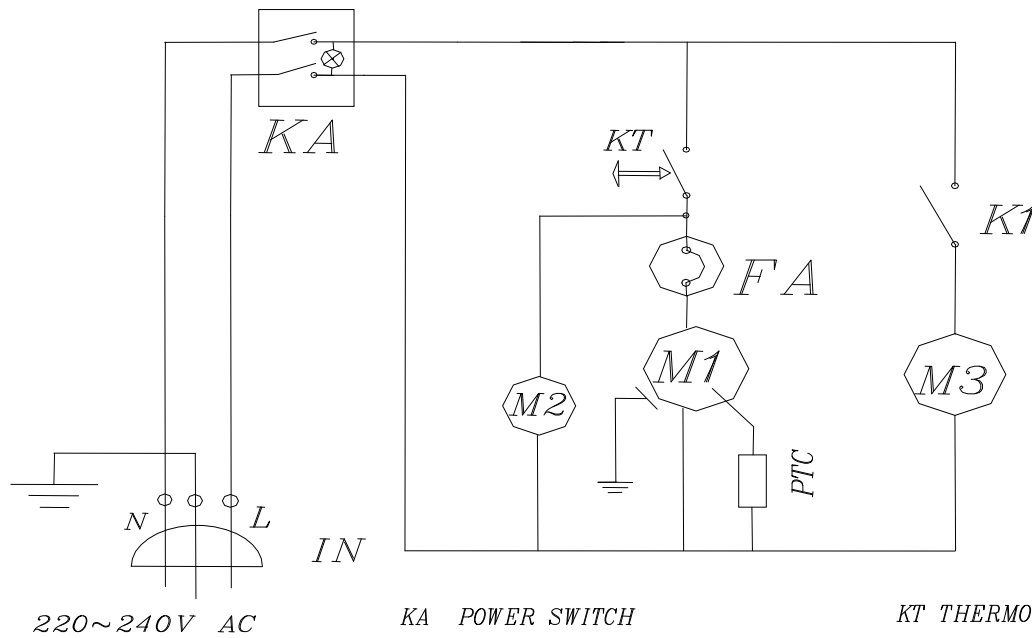

JDA0001(Corolla-1S)

Electric Wiring Diagram

MADE IN CHINA

220~240V AC

KA POWER SWITCH

M1 COMPRESSOR

M3 STIRRING MOTOR

KT THERMOSTAT

K1 SWITCH OF STIRRING/SPRAYING MOTOR

M2 CONDENSATOR MOTOR FAN