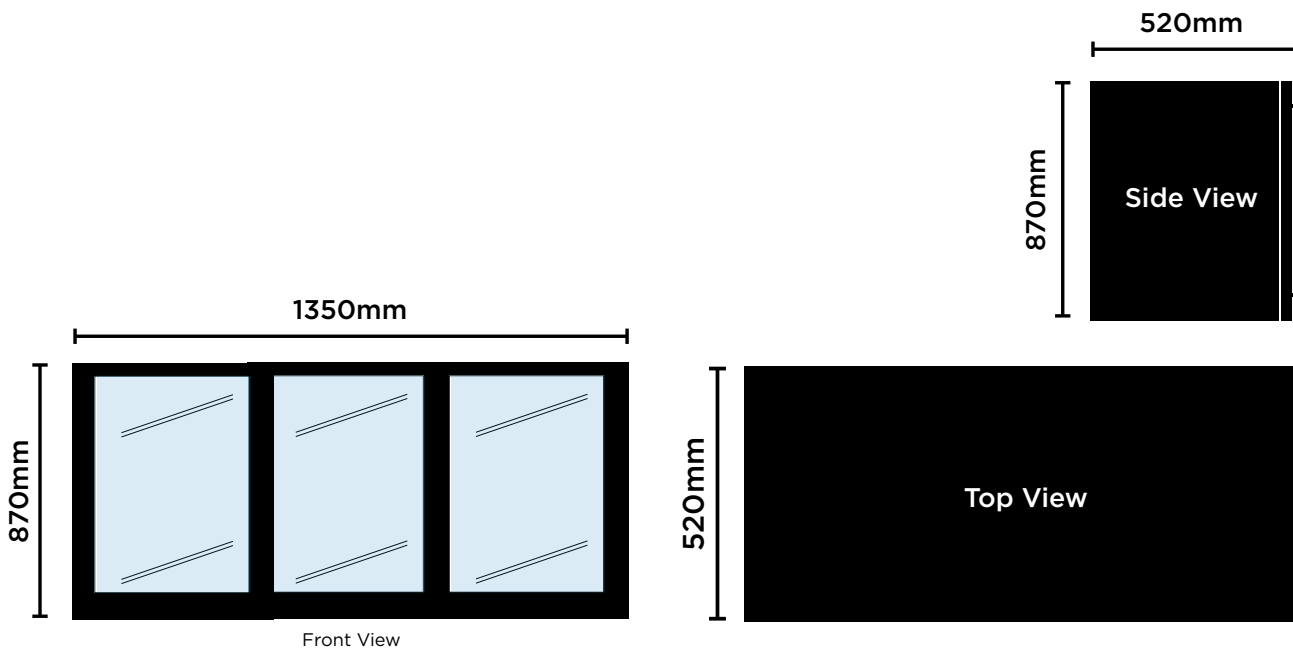

## BB0330GD | Back Bar Glass Door Display Chiller 307L (Hinged)

Bar Chillers & Freezers

### BB0330GD

**BACK BAR GLASS  
DOOR DISPLAY  
CHILLER 307L  
(HINGED)**

### SPECIFICATIONS

Part Number	3736065	Door Swing Dimension	444mm
Capacity	307L	Total Depth of Door Open	933mm
Temperature Range	+1 to +10°C	Door Shape	Hinged
Max Ambient Temp.	38°C	Self-Closing Door	Yes
Refrigeration Capacity	408W	Door Lock	Yes
Energy Consumption	5.93kWh/24h	No. of Doors	3
Current	2.1A	Temp. Controller	Digital
Gross Weight	90kg	Castors	Yes
Packaged Dimensions	895 x 1395 x 564 mm	No. of Shelves inc. Base	3
Refrigerant	R134a	Shelves Dimensions	370(w) x 326(d) mm
Plug Supplied	Yes, 1 x 10A	Narrow-Gauge Shelving	Yes
Plug Location	Rear, bottom	Colour	Black
Main Light	LED	Warranty	1 Year, Parts & Labour
Door Type	Double glazed safety glass door	Warranty Service	Bromic Extra Care

### DIMENSIONS

External (mm)	
Height	870
Width	1350
Depth	520
Internal (mm)	
Height	820
Width	1270
Depth	385

All information is correct at the time of publication. BROMIC PTY Ltd reserve the right to alter specifications without notice.