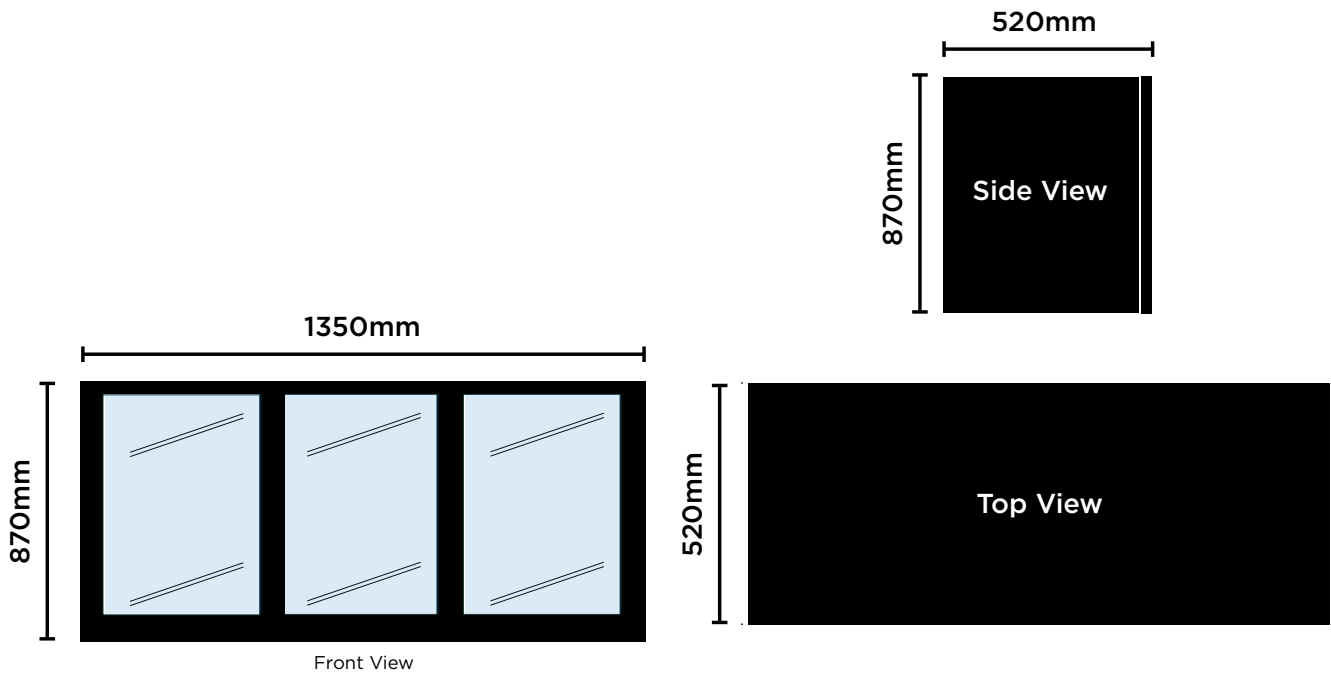

BB0330GDS | Back Bar Display Chiller 307L (Sliding Door)

Bar Chillers & Freezers

BB0330GDS

**BACK BAR DISPLAY
CHILLER 307L
(SLIDING DOOR)**

BB0330GDS | Back Bar Display Chiller 307L (Sliding Door)

Bar Chillers & Freezers

SPECIFICATIONS

Part Number	3736059	Door Swing Dimension	N/A
Capacity	307L	Total Depth of Door Open	N/A
Temperature Range	+1 to +10°C	Door Shape	Sliding
Max Ambient Temp.	38°C	Self-Closing Door	Yes
Refrigeration Capacity	408W	Door Lock	Yes
Energy Consumption	5.93kWh/24h	No. of Doors	3
Current	2.1A	Temp. Controller	Digital
Gross Weight	90kg	Castors	Yes
Packaged Dimensions	895 x 1395 x 564 mm	No. of Shelves inc. Base	3
Refrigerant	R134a	Shelves Dimensions	370(w) x 326(d) mm
Plug Supplied	Yes, 1 x 10A	Narrow-Gauge Shelving	Yes
Plug Location	Rear, bottom	Colour	Black
Main Light	LED	Warranty	1 Year, Parts & Labour
Door Type	Double glazed safety glass door	Warranty Service	Bromic Extra Care

DIMENSIONS

External (mm)	
Height	870
Width	1350
Depth	520
Internal (mm)	
Height	820
Width	1270
Depth	385

All information is correct at the time of publication. BROMIC PTY Ltd reserve the right to alter specifications without notice.