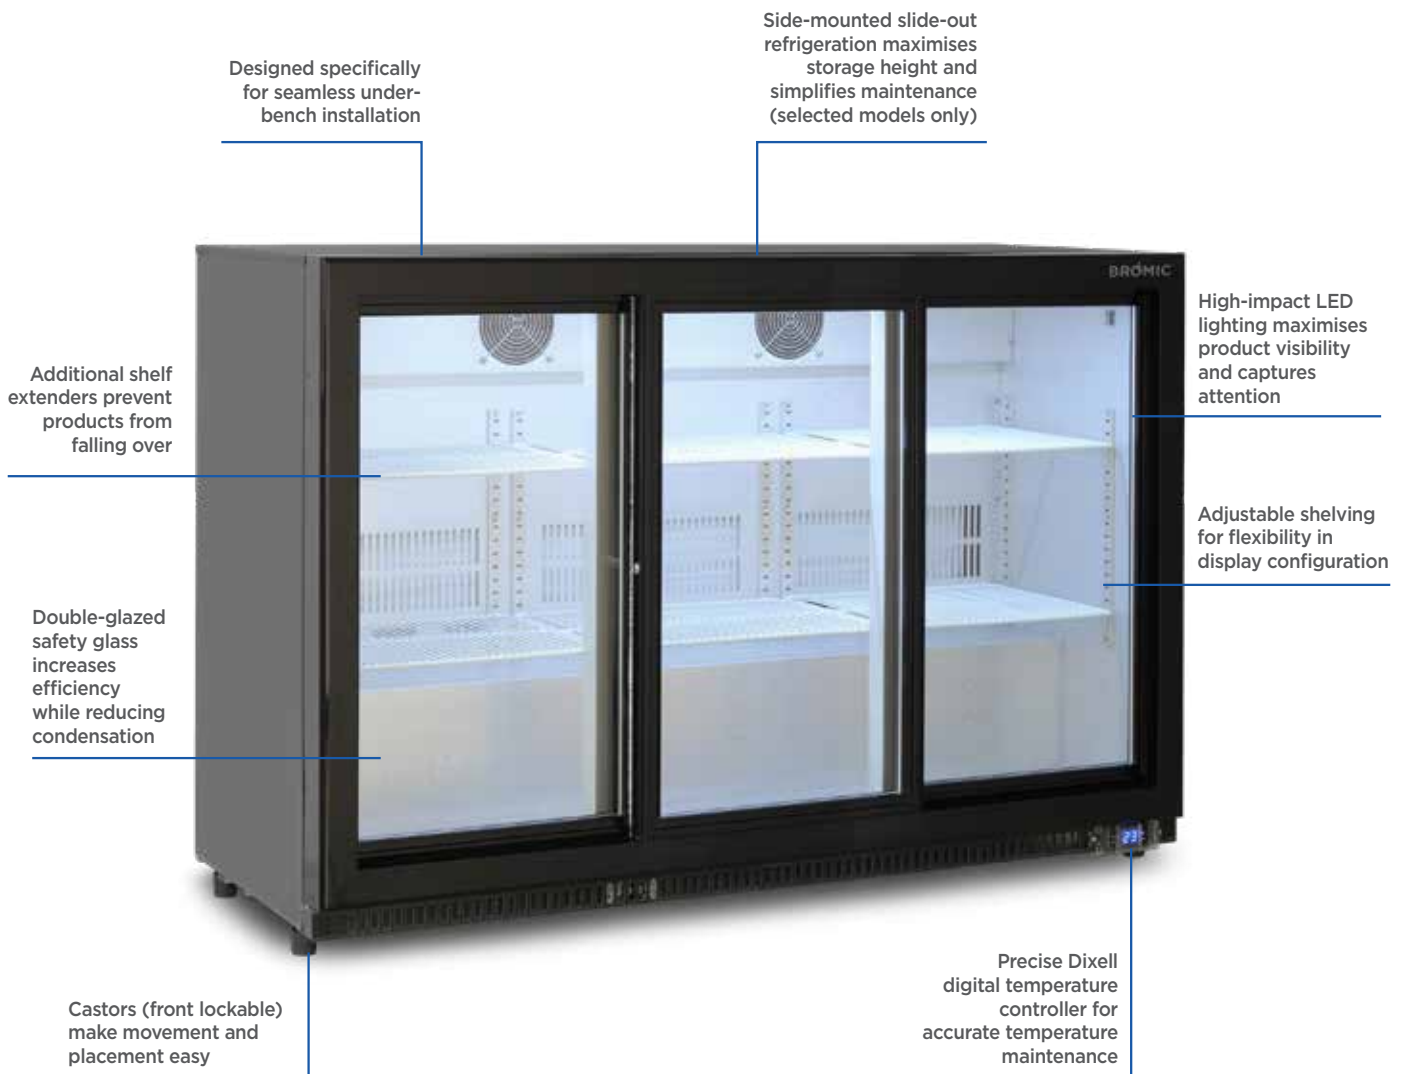

BB0330GDS | Back Bar Display Chiller 307L (Sliding Door)

Bar Chillers & Freezers

BB0330GDS

**BACK BAR DISPLAY
CHILLER 307L
(SLIDING DOOR)**

BB0330GDS | Back Bar Display Chiller 307L (Sliding Door)

Bar Chillers & Freezers

SPECIFICATIONS

Part Number	3736059	Door Swing Dimension	N/A
Capacity	307L	Total Depth of Door Open	N/A
Temperature Range	+1 to +10°C	Door Shape	Sliding
Max Ambient Temp.	38°C	Self-Closing Door	Yes
Refrigeration Capacity	408W	Door Lock	Yes
Energy Consumption	5.93kWh/24h	No. of Doors	3
Current	2.1A	Temp. Controller	Digital
Gross Weight	90kg	Castors	Yes
Packaged Dimensions	895 x 1395 x 564 mm	No. of Shelves inc. Base	3
Refrigerant	R134a	Shelves Dimensions	370(w) x 326(d) mm
Plug Supplied	Yes, 1 x 10A	Narrow-Gauge Shelving	Yes
Plug Location	Rear, bottom	Colour	Black
Main Light	LED	Warranty	1 Year, Parts & Labour
Door Type	Double glazed safety glass door	Warranty Service	Bromic Extra Care

DIMENSIONS

External (mm)	
Height	870
Width	1350
Depth	520
Internal (mm)	
Height	820
Width	1270
Depth	385

All information is correct at the time of publication. BROMIC PTY Ltd reserve the right to alter specifications without notice.