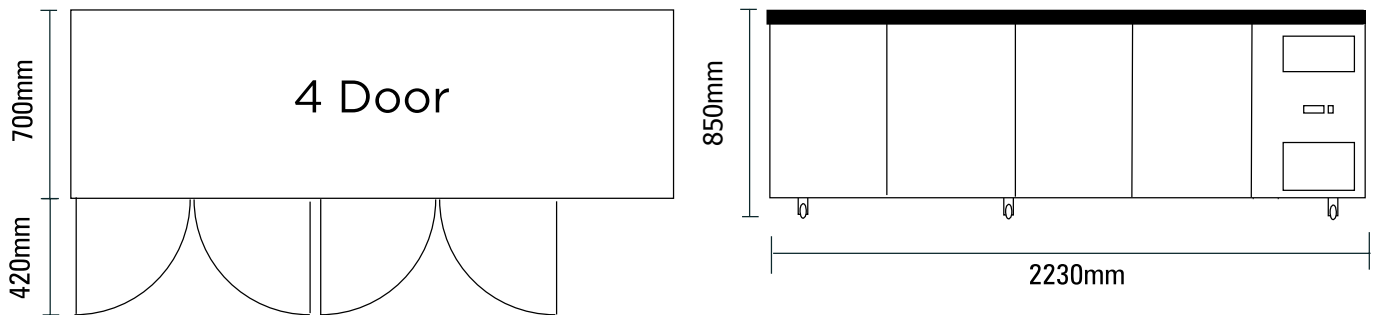

UBC2230GD | Underbench Glass Door Display Chiller 553L LED

Bar Chillers & Freezers

UBC2230GD

**UNDERBENCH
GLASS DOOR
DISPLAY CHILLER
553L LED**

UBC2230GD | Underbench Glass Door Display Chiller 553L LED

Bar Chillers & Freezers

SPECIFICATIONS

| | | | |
|-------------------------------|---------------------|---------------------------------|------------------------|
| Part Number | 3735212 | Door Swing Dimension | 2588 |
| Capacity | 553L | Total Depth of Door Open | 1070 |
| Temperature Range | +2 to +8°C | Door Shape | Hinged |
| Max Ambient Temp. | 32°C | Self-Closing Door | No |
| Refrigeration Capacity | 345W | Door Lock | No |
| Energy Consumption | 2.8Kwh/24h | No. of Doors | 4 |
| Current | 2.8A | Temp. Controller | Digital |
| Gross Weight | 180kg | Castors | Yes |
| Packaged Dimensions | 910 x 2260 x 740 mm | No. of Shelves inc. Base | 3x4 |
| Refrigerant | R134a | Shelves Dimensions | 333(w) x 530(d) mm |
| Plug Supplied | Yes, 1 x 10A | Narrow-Gauge Shelving | Yes |
| Plug Location | Bottom Right | Colour | Stainless Steel |
| Main Light | LED | Warranty | 1 Year, Parts & Labour |
| Door Type | Glass | Warranty Service | Bromic Extra Care |

DIMENSIONS

| External (mm) | |
|---------------|------|
| Height | 850 |
| Width | 2230 |
| Depth | 700 |
| Internal (mm) | |
| Height | 589 |
| Width | 1772 |
| Depth | 530 |

All information is correct at the time of publication. BROMIC PTY Ltd reserve the right to alter specifications without notice.