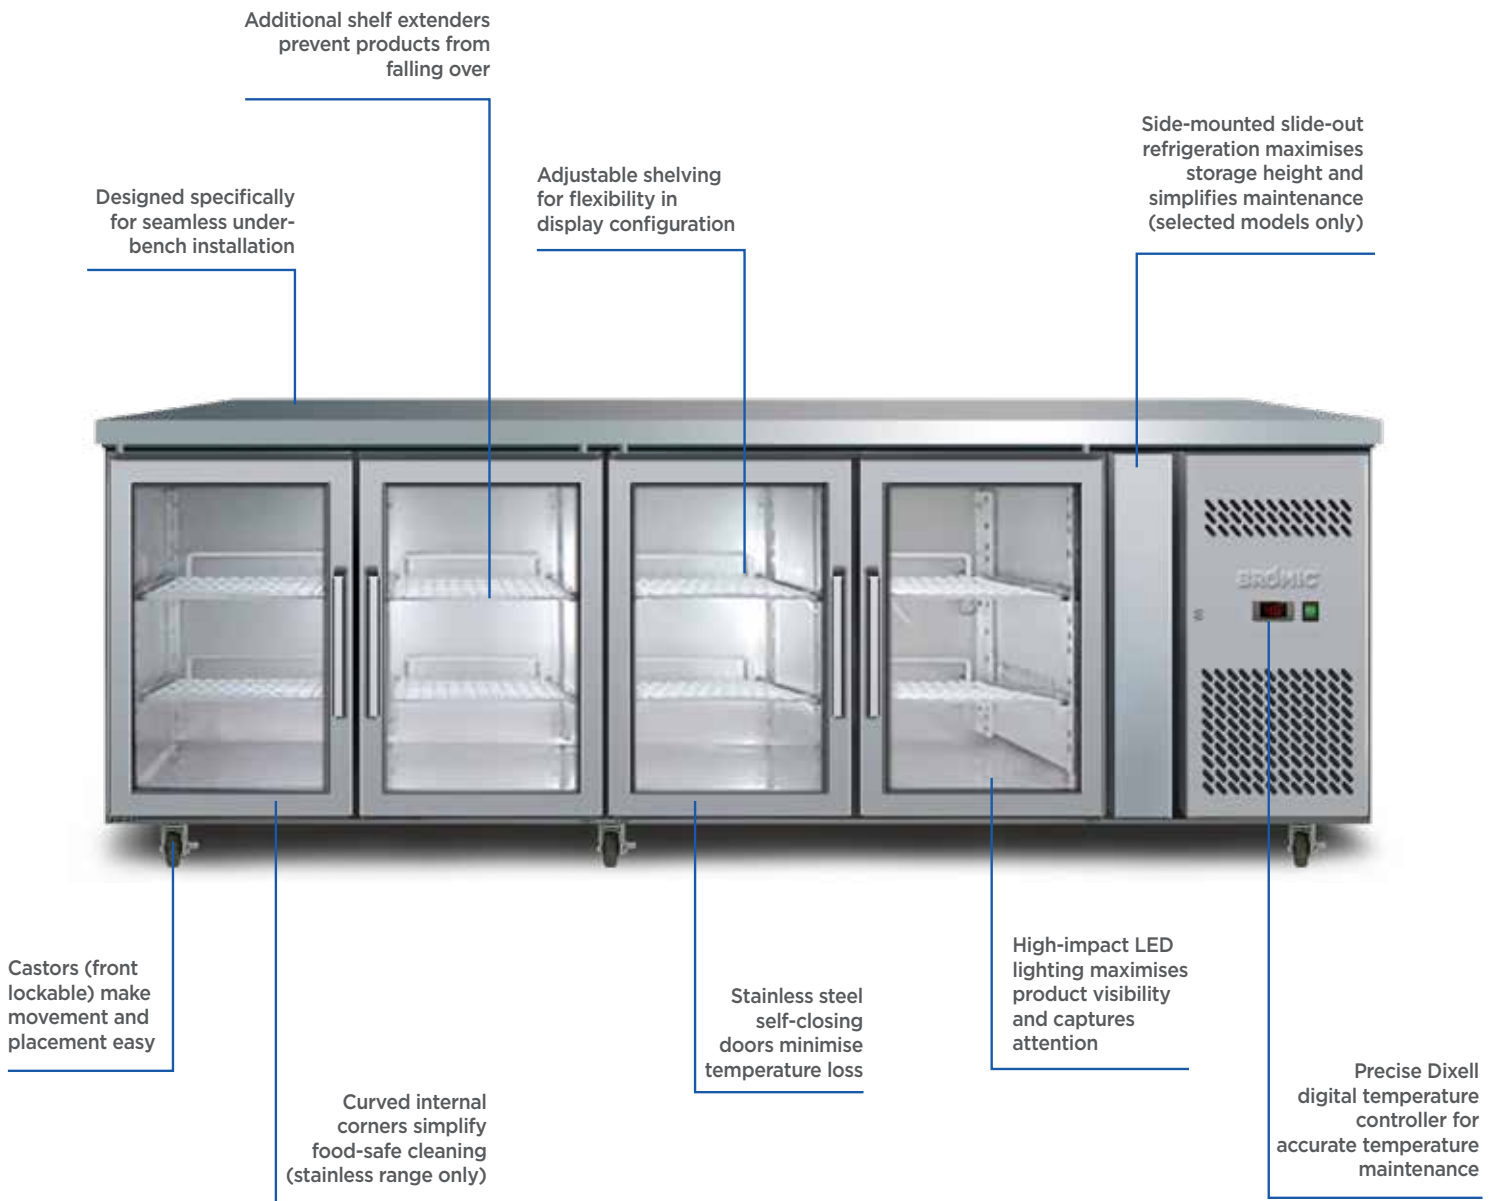

UBC2230GD | Underbench Glass Door Display Chiller 553L LED

Bar Chillers & Freezers

UBC2230GD

**UNDERBENCH
GLASS DOOR
DISPLAY CHILLER
553L LED**

UBC2230GD | Underbench Glass Door Display Chiller 553L LED

Bar Chillers & Freezers

SPECIFICATIONS

| | | | |
|-------------------------------|---------------------|---------------------------------|------------------------|
| Part Number | 3735212 | Door Swing Dimension | 2588 |
| Capacity | 553L | Total Depth of Door Open | 1070 |
| Temperature Range | +2 to +8°C | Door Shape | Hinged |
| Max Ambient Temp. | 32°C | Self-Closing Door | No |
| Refrigeration Capacity | 345W | Door Lock | No |
| Energy Consumption | 2.8Kwh/24h | No. of Doors | 4 |
| Current | 2.8A | Temp. Controller | Digital |
| Gross Weight | 180kg | Castors | Yes |
| Packaged Dimensions | 910 x 2260 x 740 mm | No. of Shelves inc. Base | 3x4 |
| Refrigerant | R134a | Shelves Dimensions | 333(w) x 530(d) mm |
| Plug Supplied | Yes, 1 x 10A | Narrow-Gauge Shelving | Yes |
| Plug Location | Bottom Right | Colour | Stainless Steel |
| Main Light | LED | Warranty | 1 Year, Parts & Labour |
| Door Type | Glass | Warranty Service | Bromic Extra Care |

DIMENSIONS

| External (mm) | |
|---------------|------|
| Height | 850 |
| Width | 2230 |
| Depth | 700 |
| Internal (mm) | |
| Height | 589 |
| Width | 1772 |
| Depth | 530 |

All information is correct at the time of publication. BROMIC PTY Ltd reserve the right to alter specifications without notice.